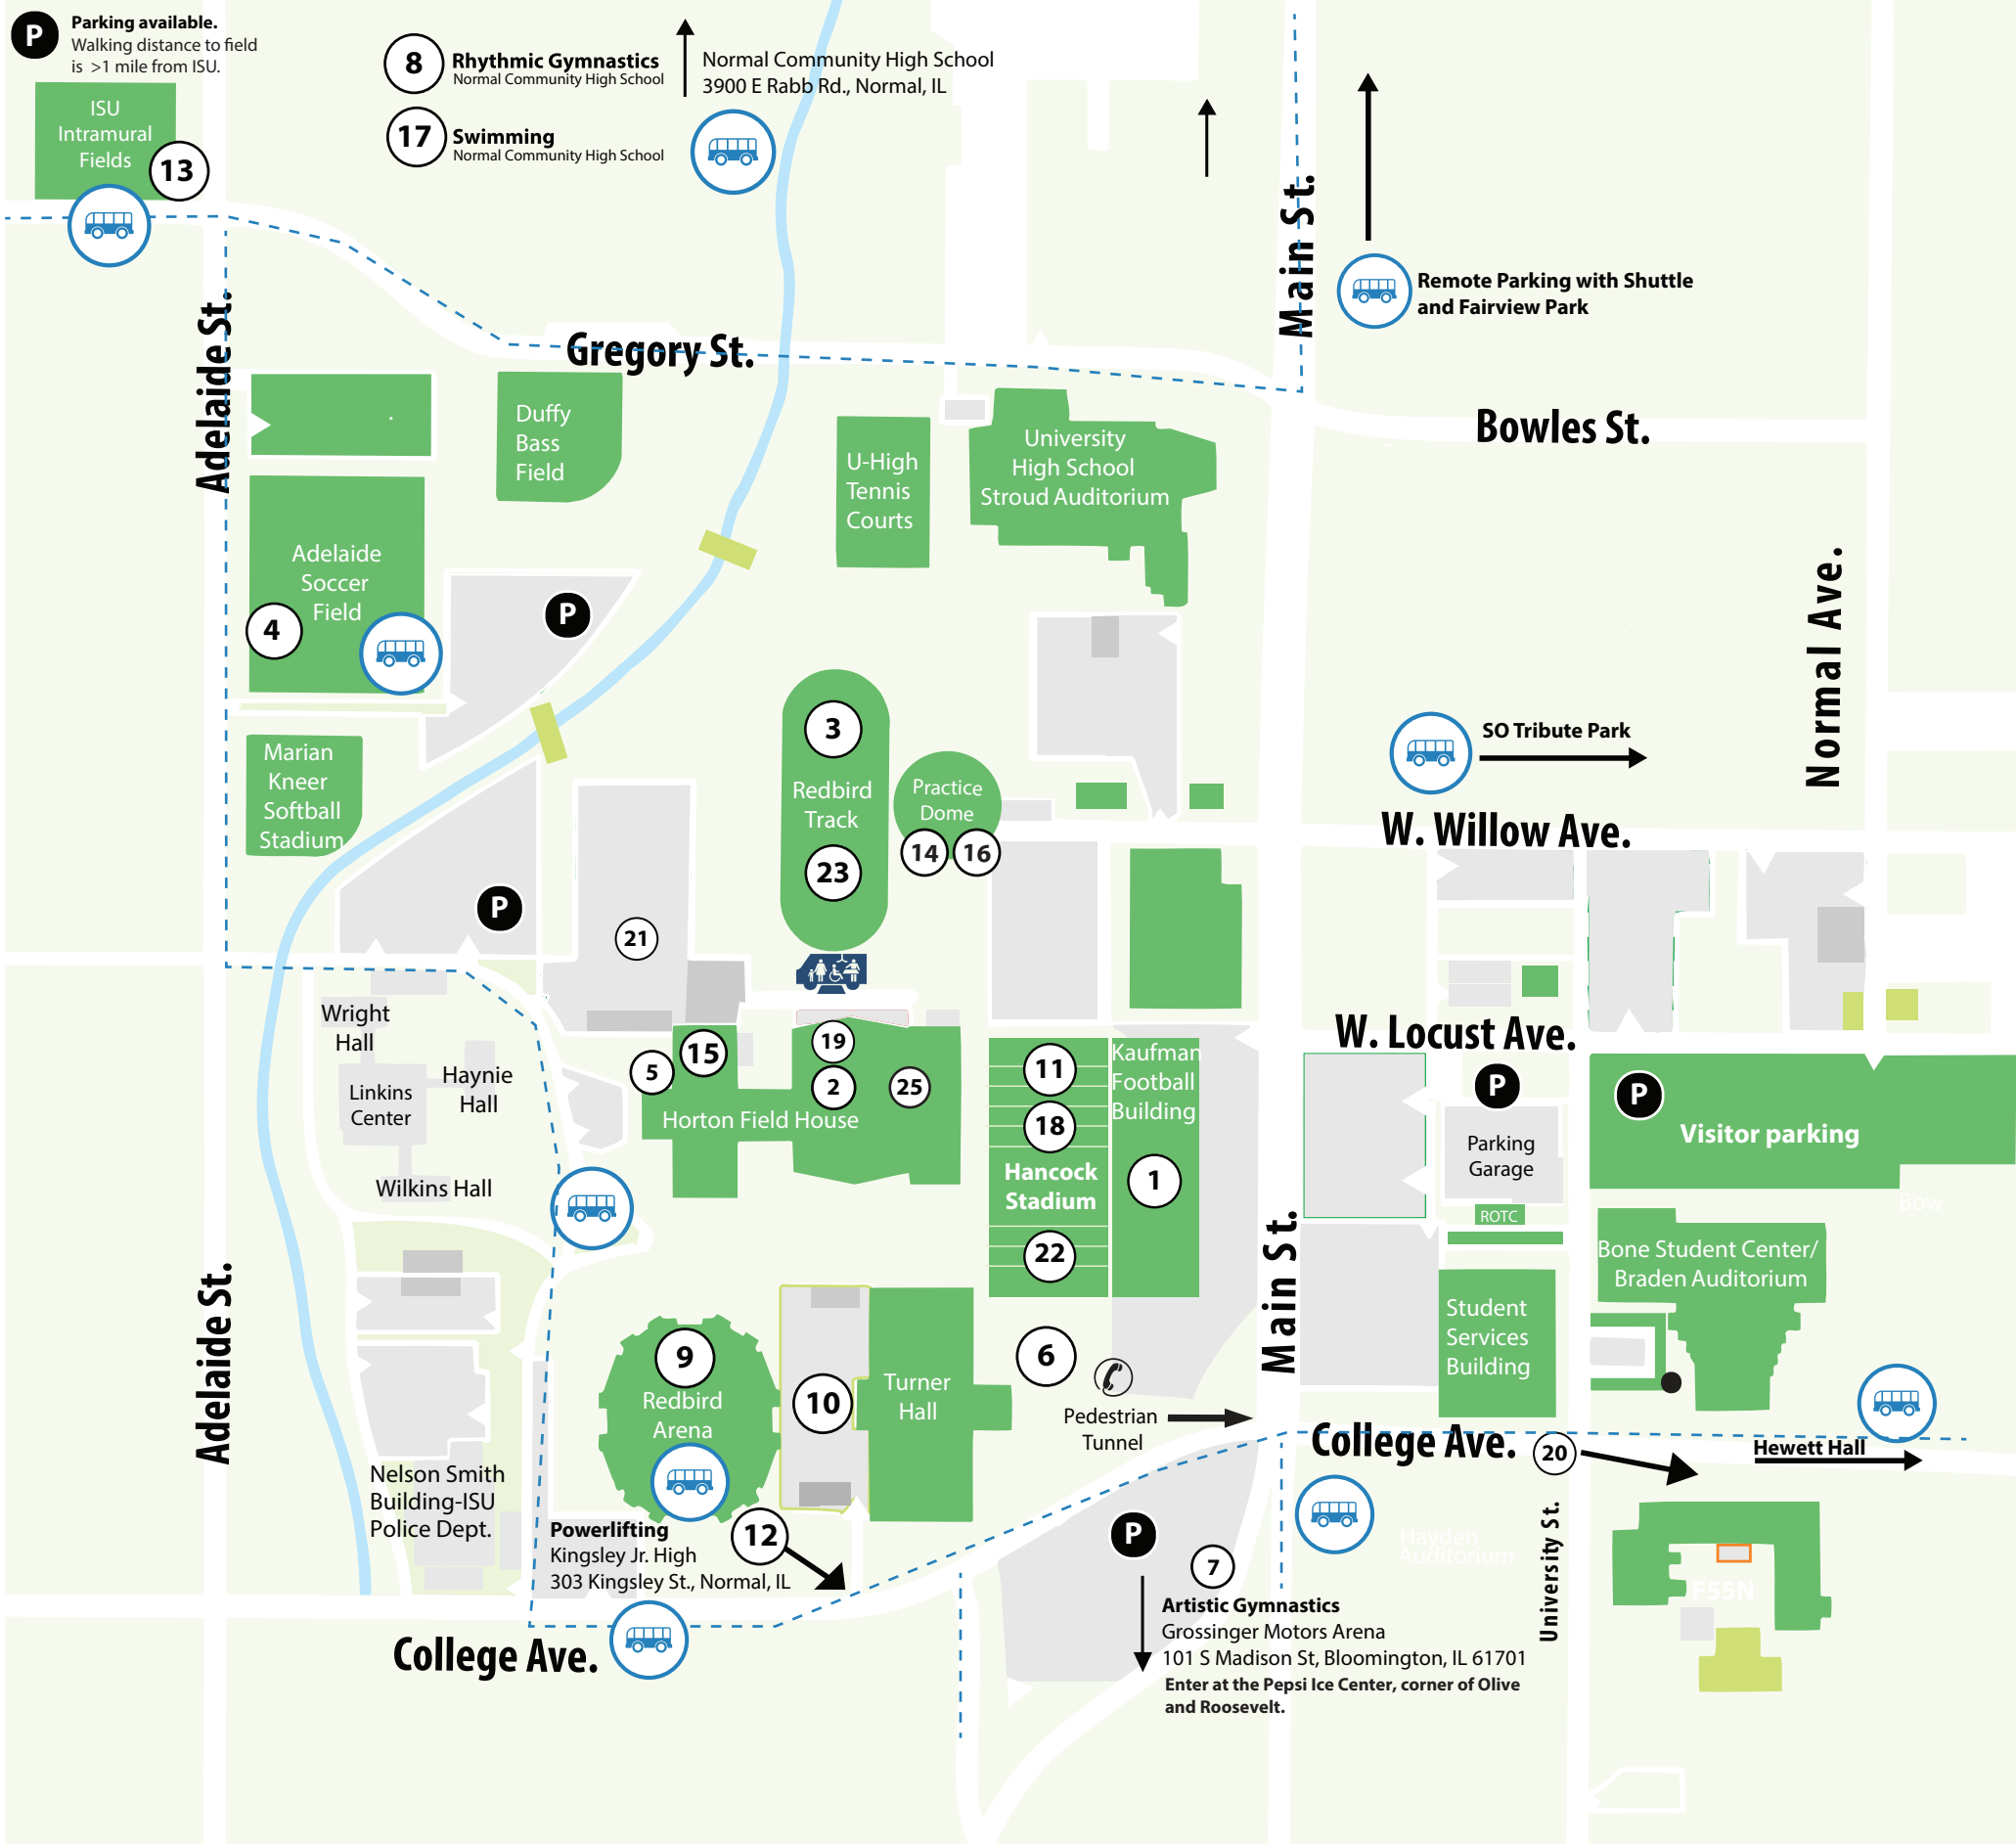

1. 1 American Legion & Auxiliary Hospitality
   - 2 Athlete & Coach Registration
   - 3 Athletics Running/Walking Events
   - 4 Bocce
   - 5 Family Registration / Fan Zone
   - 6 Families Tailgate Picnic
   - 7 Gymnastics - Artistic
   - 8 Gymnastics - Rhythmic
   - 9 Healthy Athletes
   - 10 Olympic Town
   - 11 Opening Ceremony
   - 12 Powerlifting Shuttle Bus for Family
   - 13 Soccer / Shuttle Bus
   - 14 Softball Throw
   - 15 Souvenirs North Gym
   - 16 Standing Long Jump
   - 17 Swimming
   - 18 Tennis Ball Throw & Mini Jav
   - 19 Tournament Central
   - 20 Victory Dance
   - 21 Volunteers & Medical
   - 22 Young Athletes
   - 23 Wheelchair/Assisted/High Jump & Shot Put
2. Shuttle Bus Pick-Up/Drop-Off
   - Shuttle Bus Route
   - Designated Parking
   - Momentum Refresh Accessible Bathroom

P Parking available. Walking distance to field is >1 mile from ISU.

8 Rhythmic Gymnastics Normal Community High School
3900 E Rabb Rd., Normal, IL

17 Swimming Normal Community High School

Normal Community High School
3900 E Rabb Rd., Normal, IL

Remote Parking with Shuttle and Fairview Park

SO Tribute Park

12 Powerlifting Kingsley Jr. High
303 Kingsley St., Normal, IL

7 Artistic Gymnastics Grossinger Motors Arena
101 S Madison St, Bloomington, IL 61701
Enter at the Pepsi Ice Center, corner of Olive and Roosevelt.

P Visitor parking

Bone Student Center/
Braden Auditorium

F55N

Hewett Hall

Hayden Auditorium

Student Services Building

Parking Garage

ROTC

Hancock Stadium

Kaufman Football Building

Horton Field House

Redbird Arena

Turner Hall

Wright Hall
Linkins Center
Haynie Hall
Wilkins Hall

Nelson Smith Building-ISU Police Dept.

Adelaide Soccer Field

Marian Kneer Softball Stadium

Duffy Bass Field

U-High Tennis Courts

University High School
Stroud Auditorium

Redbird Track

Practice Dome

ISU Intramural Fields

Adelaide St.

Gregory St.

Main St.

Bowles St.

W. Willow Ave.

W. Locust Ave.

College Ave.

Adelaide St.

College Ave.

Main St.

University St.

Normal Ave.